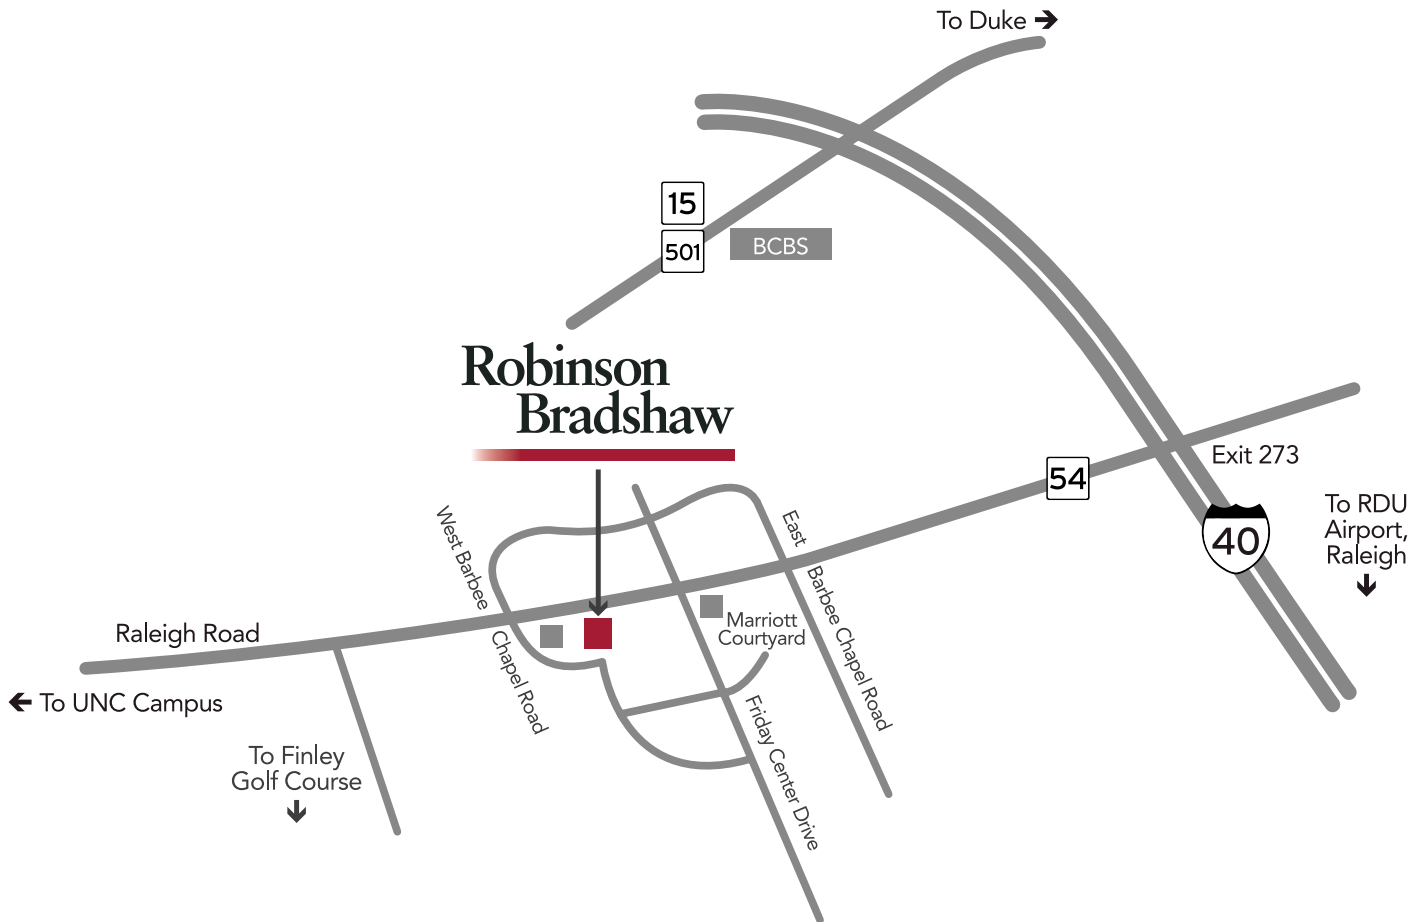

Research Triangle

Research Triangle
1450 Raleigh Road
Suite 100
Chapel Hill, NC 27517
T: 919.328.8800
F: 919.328.8790

From I-40

Take the NC-54 exit (Exit 273). Go west on NC-54 approximately 2 miles to the intersection with West Barbee Chapel Road (the first traffic light after Friday Center Drive). Turn left into the Exchange at Meadowmont complex. Exchange East is the second of the two Exchange buildings. Visitor parking is available in front of the building.

Robinson Bradshaw