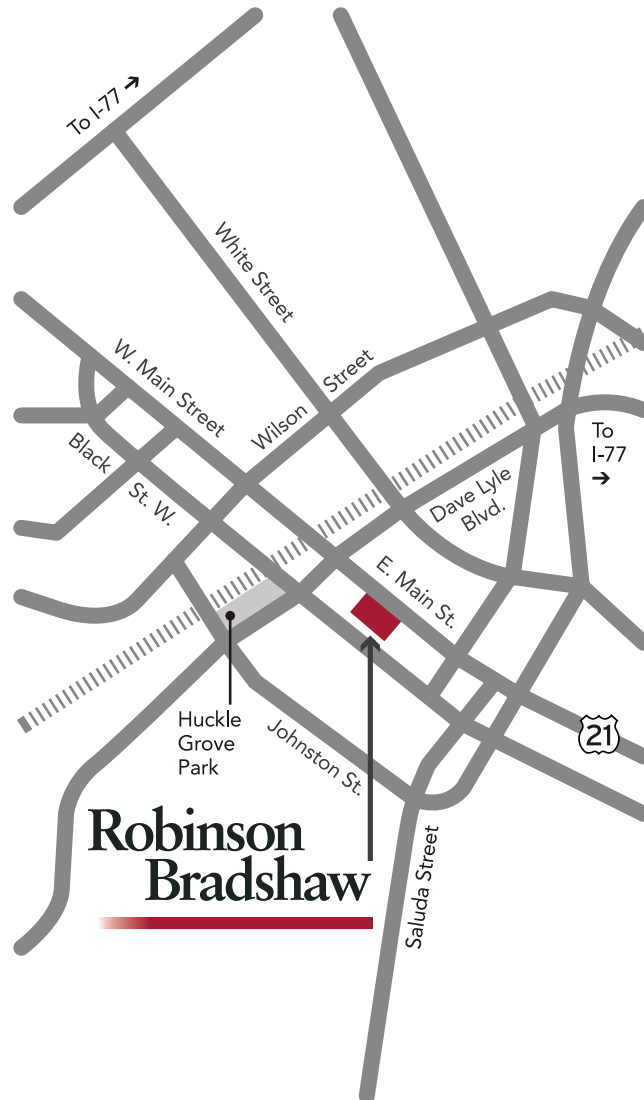

Directions

Rock Hill

140 East Main Street
Suite 420
Rock Hill, SC 29730
T: 803.325.2900
F: 803.325.2929

From Charlotte

Take I-77 South to Exit 79, Dave Lyle Boulevard. Turn right and stay on Dave Lyle for approximately three miles, heading toward downtown. Turn left on Black Street to park in the lot behind the building. The entrance to the parking lot is the second driveway on the left. Parking is also available on Main Street. There are two entrances into the building. From the Black Street parking lot enter the side door on the left side of the building or enter from the front of the building on Main Street. Take the elevator to the fourth floor. Robinson Bradshaw is located in Suite 420.

Robinson Bradshaw